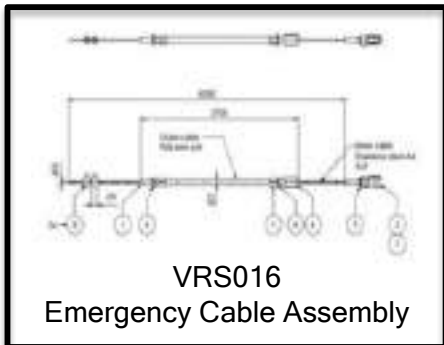

Body, Fittings, Doors & Ramps

Rapid Slider Door Shelfplate & Control Parts