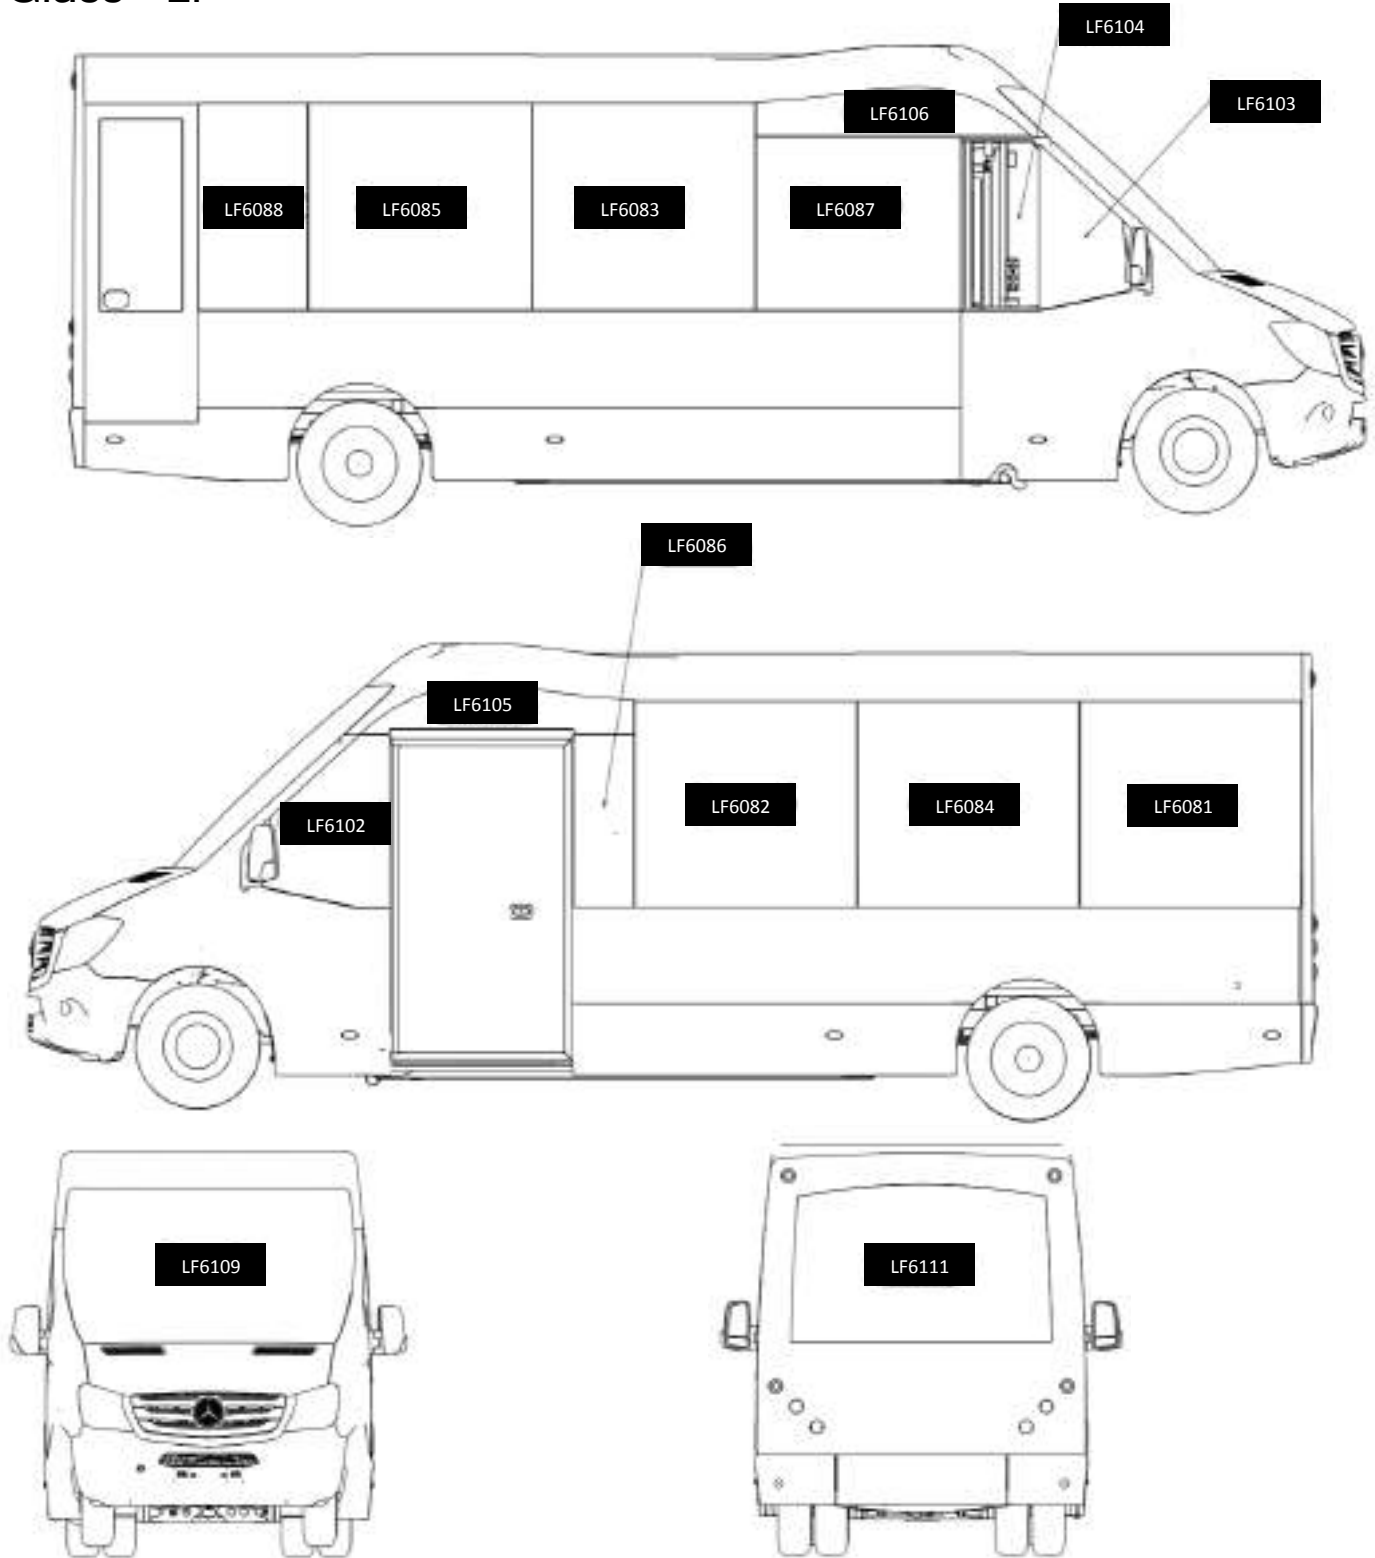

MERCEDES SPRINTER MELLOR STRATA

Body, Fittings, Doors & Ramps

Glass - LF

01204 856770

oe²
Commercial

01566 774341

21