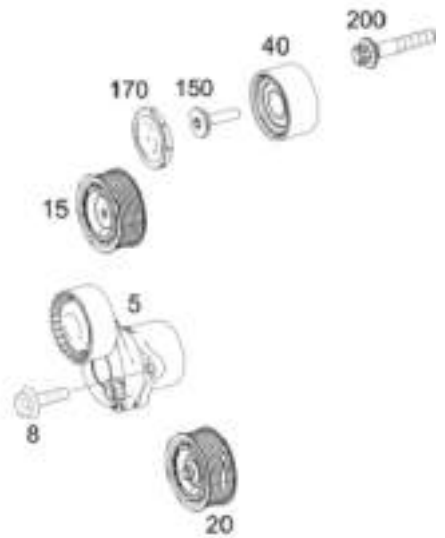

Electrical

Alternator, Starter & V-Belts