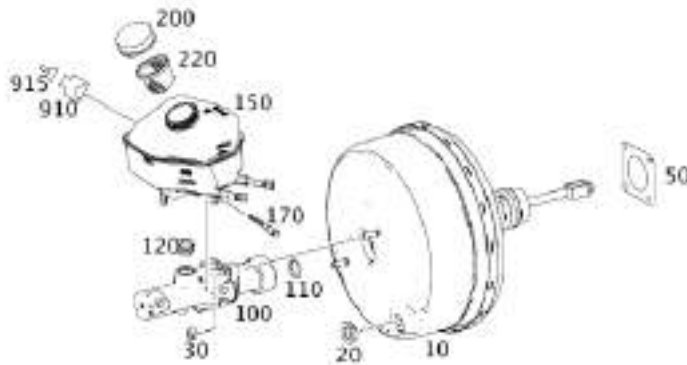

Brake Hose & Hydraulics

10

100