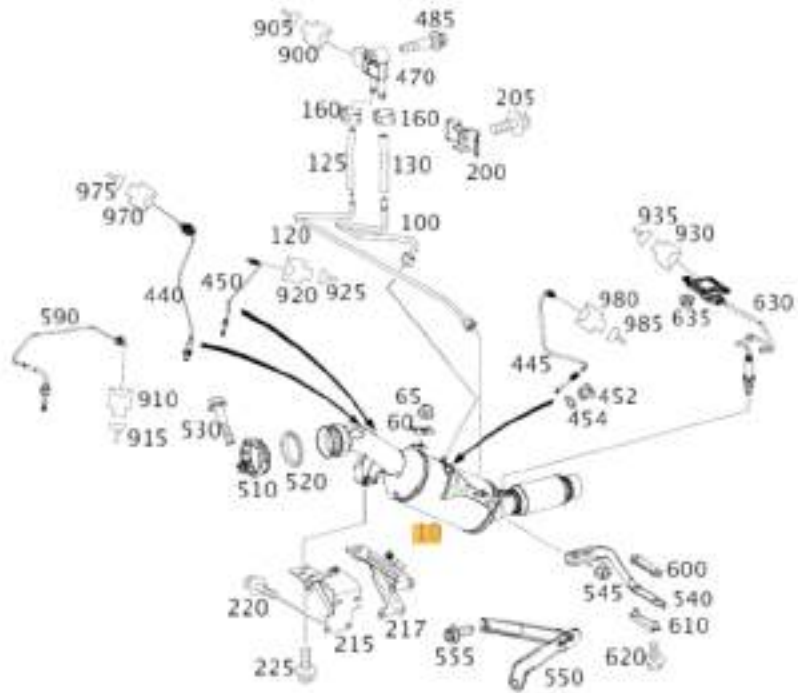

MERCEDES SPRINTER MELLOR STRATA

Engine, Fuel, Exhaust & Sensors

Exhaust

440

590

445

470

630

10

01204 856770

oe²
Commercial

01566 774341

13