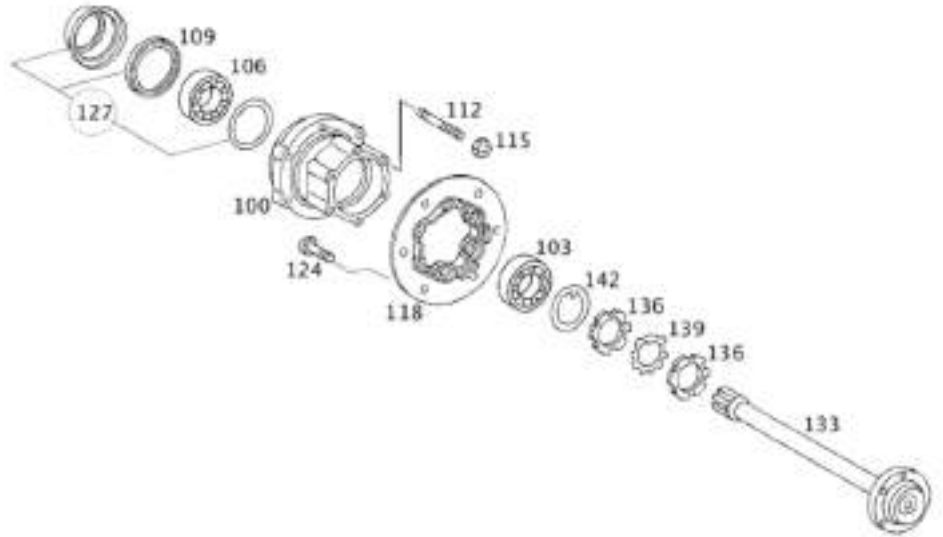

MSMS0403
Boot Repair Kit

60

MSMS0404
Drag Link End

MSMS0410
Power Steering Pump

MERCEDES SPRINTER MELLOR STRATA

Rear Axle

127

MSMS0325
Hub Repair Kit