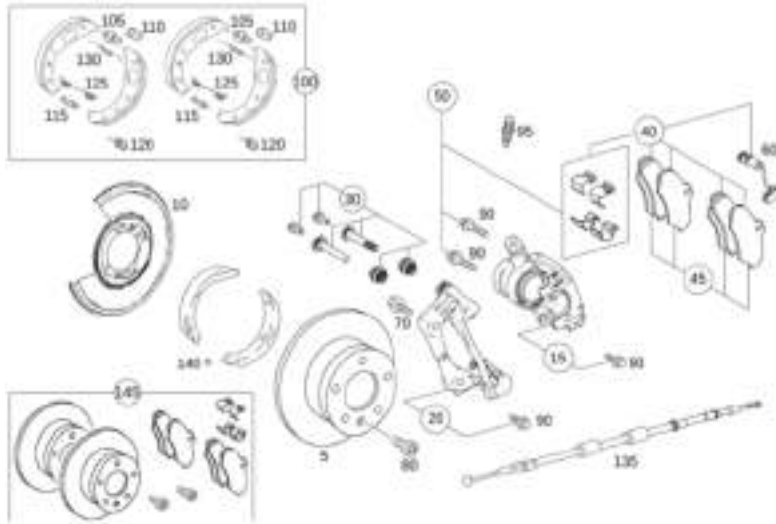

Brakes

Rear Wheel Brake

15

MSMS0107
Rear Brake Caliper LH
MSMS0108
Rear Brake Caliper RH

10

MSMS0109
Rear Splash Panel LH

10

MSMS0110
Rear Splash Panel RH

100

MSMS0111
Rear Brake Shoe Kit

MSMS0123-L
Rear ABS Sensor LH

MSMS0123-R
Rear ABS Sensor RH

5

MSMS0112
Rear Brake Disc

45

MSMS0113
Rear Brake Pads

60

MSMS0125
Rear Brake Pad Wear Sensor

80

MSMS0124
Rear Disc/Hub Bolt