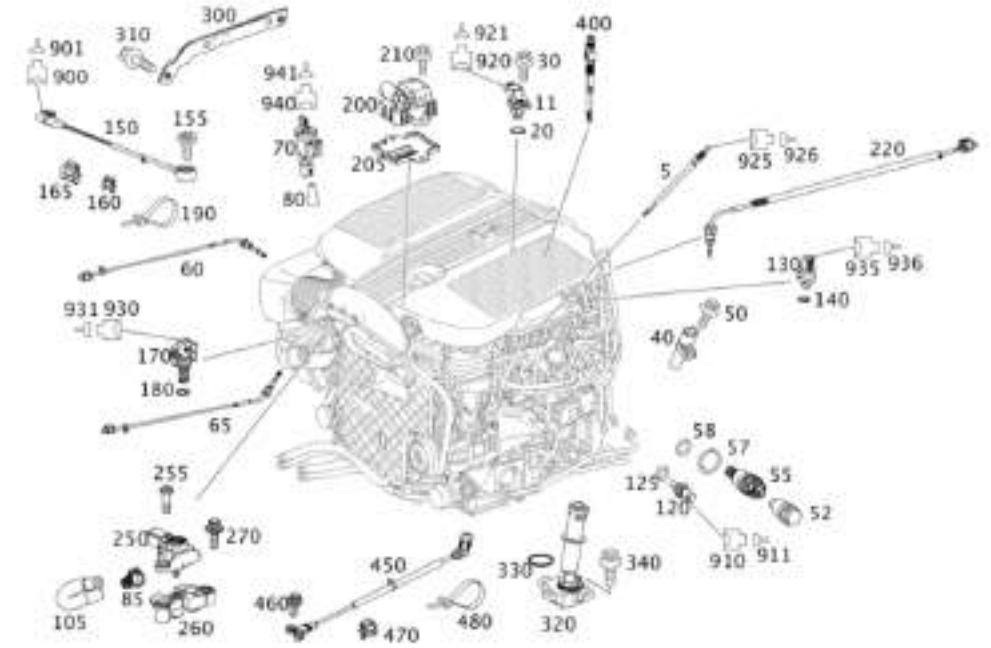

MERCEDES SPRINTER MELLOR STRATA

Engine, Fuel, Exhaust & Sensors

Engine