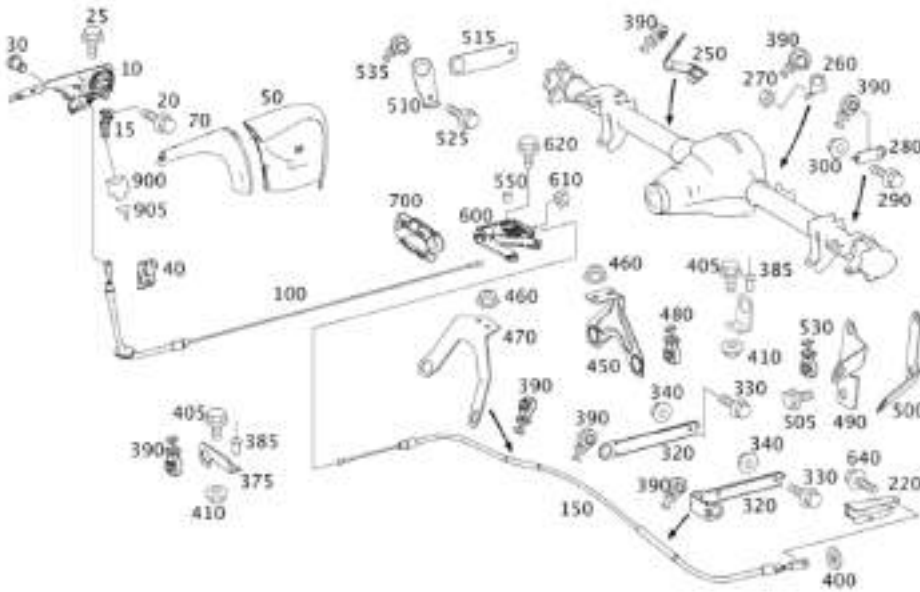

60

MSMS0125
Rear Brake Pad Wear Sensor

80

MSMS0124
Rear Disc/Hub Bolt

MERCEDES SPRINTER MELLOR STRATA

Brakes

Parking Brake

100