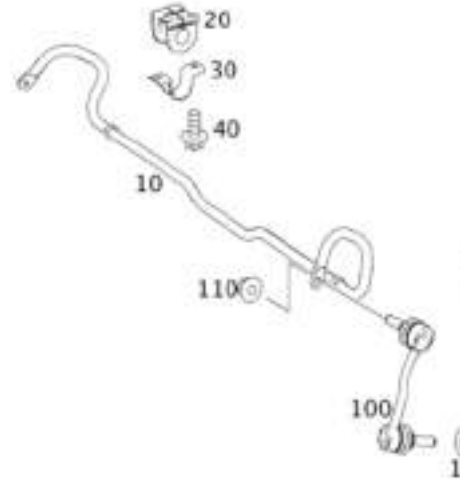

100

MSMS0120
Master Brake Cylinder

MERCEDES SPRINTER MELLOR STRATA

Front Axle

Front Anti Roll Bar

Shock Absorbers

01204 856770

01566 774341