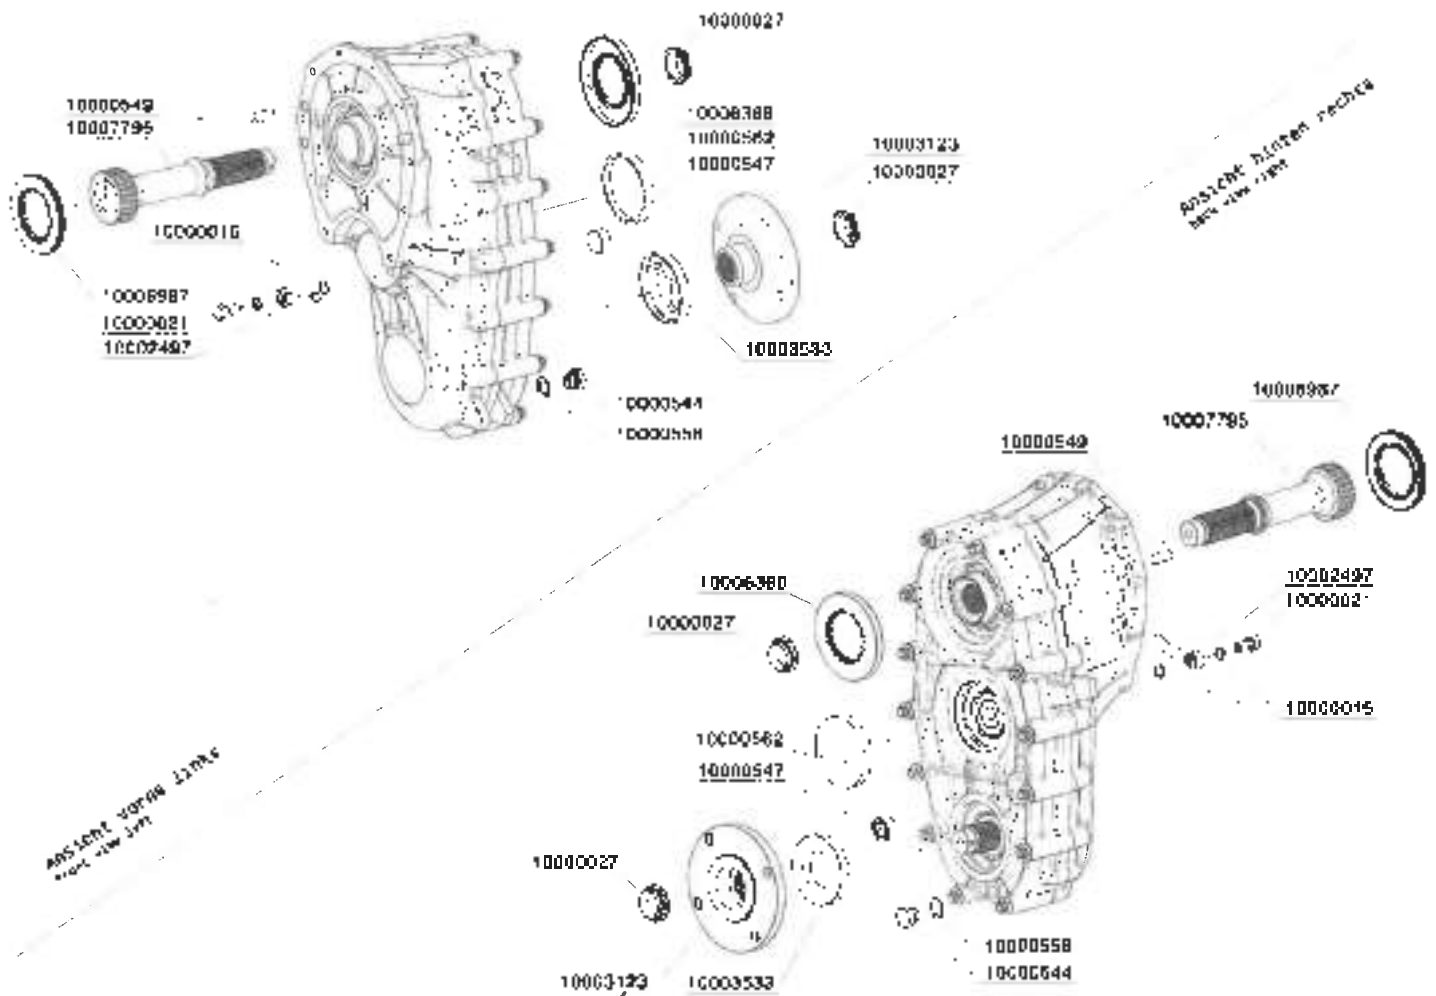

MERCEDES SPRINTER MELLOR STRATA

Low Floor Angular Gear Transfer Drop Box

Part Number: MSMS0510

01204 856770

01566 774341

MERCEDES SPRINTER MELLOR STRATA

Item Index

Description	Page	Description	Page	Description	Page
ABS Sensors	2-3	Front Bumper	24	Power Steering Pump	8
AdBlue Injector Dosing Unit	14	Front Bumper Reinforcer	24	Radiator	16
Air Filter	1	Front Bumper Tread Plate	24	Radiator Grille & Frame	24
Air Temperature Sensor	15	Front Cowling Panel	24	Radiator Hoses	16
Alternator	19	Front Leaf Spring & Bushes	6	Ramps & Lifts	36-37
Anti-Roll Bar - Front	5	Front Struct Dust Cover Boot	5	Rapid Slide Door Parts	30-33
Anti-Roll Bar - Rear	11	Fuel Filter	1	Rear Door Parts	34-35
Ball Joint - Control Arm	7	Fuel Injector	12	Rear Lamps	26
Bell Pushes	28	Fuel Leak Off Pipe	12	Rear Leaf Spring	10
Belt Tensioners & Pulleys	19	Fuel Pressure Sensor	12	Rear View Mirror Glasses	25
Body Panels - HF	22	Fuel Pump	12	Rear View Mirrors	25
Body Panels - LF	20	Fuel Temperature Sensor	12	Reflector	26
Bonnet	24	Glass Panels - HF	23	Reverse Alarm	28
Brake - Front Wheel	2	Glass Panels - LF	21	Reverse Light, LED	26
Brake - Rear Wheel	3	Glow Plug	12	Sensors & Switches	12-18
Brake Booster	4	Glow Plug Control Unit	15	Service Filter Kits	1
Brake Calipers	2-3	Grab Handle	28	Shock Absorber - Front	5
Brake Disc	1-3	Hammer, Emergency Glass	28	Shock Absorber - Rear	10
Brake Dust Cover	3	Hand Brake Cable - Front	4	Shock Absorber Bearing, Front	5
Brake Hose	4	Hand Brake Cable - Rear L/R	4	Side Marker	26
Brake Master Cylinder	4	Hand Rail Parts	28	Splash Shield	3
Brake Pad Wear Sensors	2-3	Headlamps	26	Spring Eye Bushes	10
Brake Pads	1-3	Heavy Duty Solenoid	27	Spring Shackle	10
Brake Shoe Kit	3	High Current Switch Relay	27	Stabiliser Link - Front	5
Camshaft Position Sensor	15	Hub - Rear Axle	9	Stabiliser Link - Rear	11
Captron Door Switch	29	Hub Bearings	9	Stabilizer Bush - Front	5
Compressor Pressure Sensor	15	Hub Bolt - Rear	3	Stabilizer Bush - Rear	11
Control Arm	7	Hub Seal	9	Starter Motor	12, 19
Control Arm Bush	7	Indicator Lights, Rear	26	Sump Plug & Seal	1
Coolant Level Sensor	16	Intercooler & Hoses	17	Suspension - Front	6
Coolant Temperature Sensor	18	Lambda Sensor	13	Suspension - Rear	10
Cooling	16	LED Courtesy/Marker Light	27	Tail Lights	26
Crankshaft Position Sensor	15	LED Side Marker	27	Temperature Sensors, Exhaust	13-15
Door Compressors	28	LED Slimline Worklamp	27	Thermostat	18
Door Hold Back	29	LED Strip Lights	27	Transfer Box	37
Door Switch	29	LED Water Resistant Down Light	27	Tie Rod Axle Joint	8
Door Warning Buzzer	30	Lights	26	Tie Rod Cover Boot	8
DPF Pressure Sensor	13, 15	Lights On Warning Relay	27	Tie Rod End	8
DPF/Catalytic Converter	13	Load Resistor	27	Turbo	12
Emergency Glass Hammer	28	Mass Air Flow Sensor	12	V-Belt	19
Emergency Handles & Parts	29	Mirrors	25	Viscous Fan Assembly & Clutch	17
Expansion Tank & Cap	16	Mud Flaps	24	Warning Relay, Lights On	27
Filters	1	Night Blind	28	Water Pump	18
Fire Extinguisher	28	Nox Sensor	13	Wheel Bearing Kit	9
First Aid Kit	28	Number Plate Lamp	26	Wheel Stud & Nut	7, 9
Fog Light, LED	26	Oil Filter	1	Windscreen Washer Pump	24
		Particle Sensor	14	Wiper Blades	24