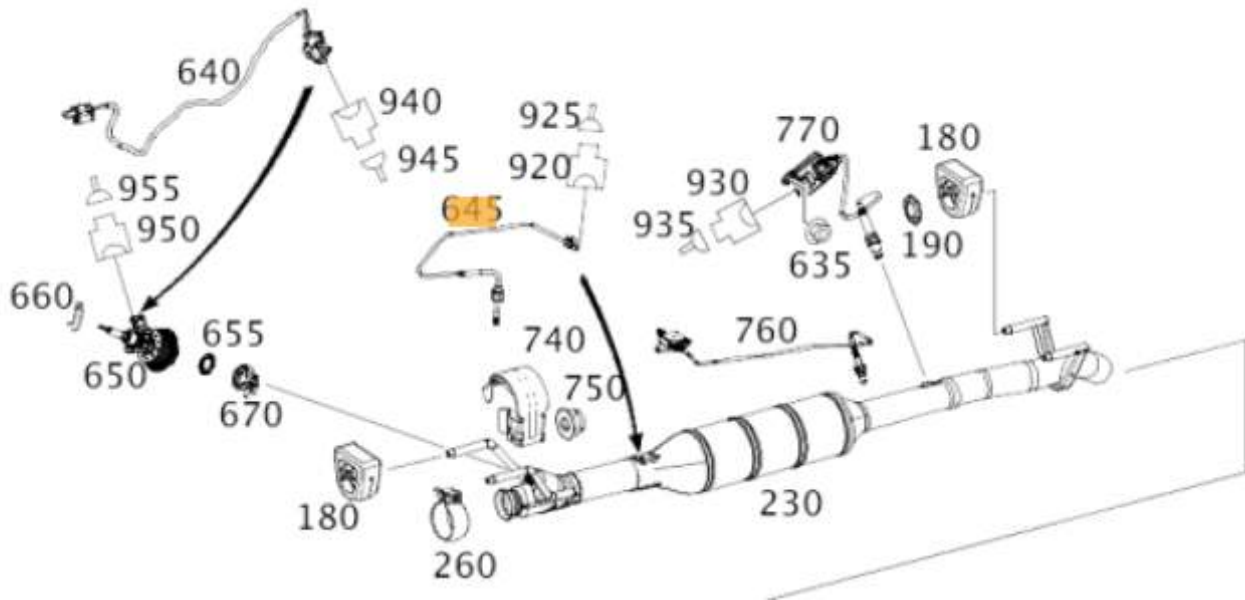

MERCEDES SPRINTER MELLOR STRATA

Engine, Fuel, Exhaust & Sensors

Exhaust

645

650

760

770