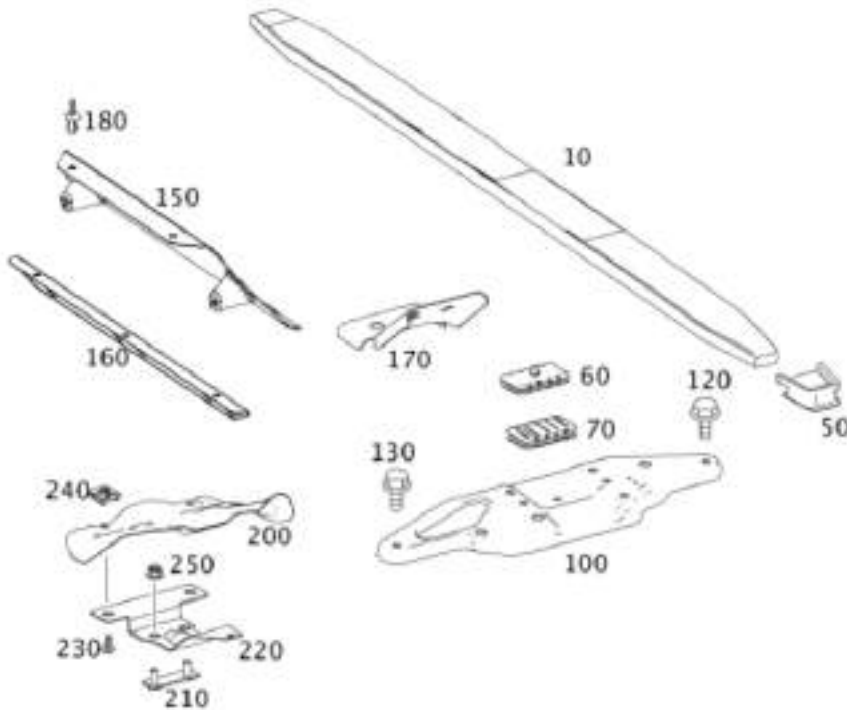

MERCEDES SPRINTER MELLOR STRATA

Front Axle

Front Spring

10

MSMS0319
Front Spring

50

60

70