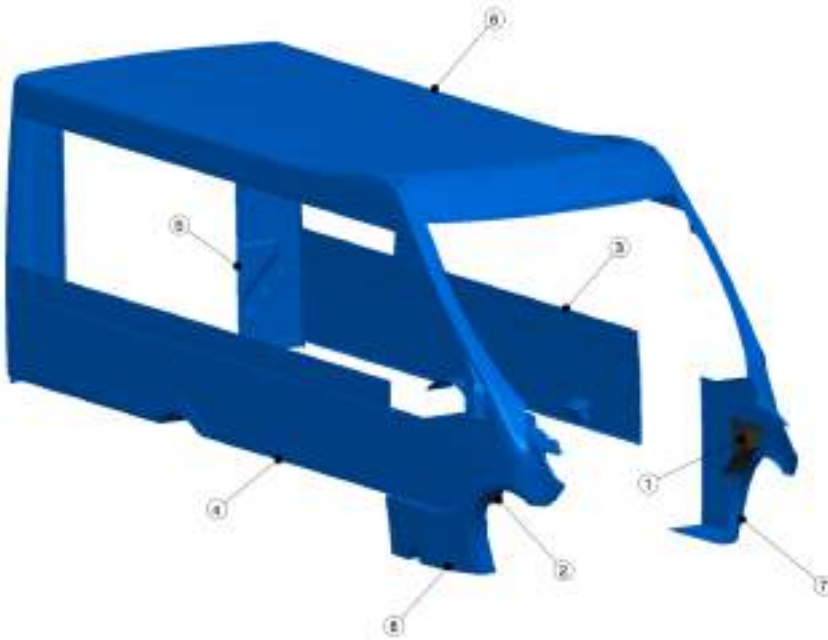

MERCEDES SPRINTER MELLOR STRATA

Body, Fittings, Doors & Ramps

Body - HF LWB

Part Number	
1	HF6140
2	HF6141
3	HF6603
4	HF6604
5	HF6607
6	HF6619
7	HF6062
8	HF6021