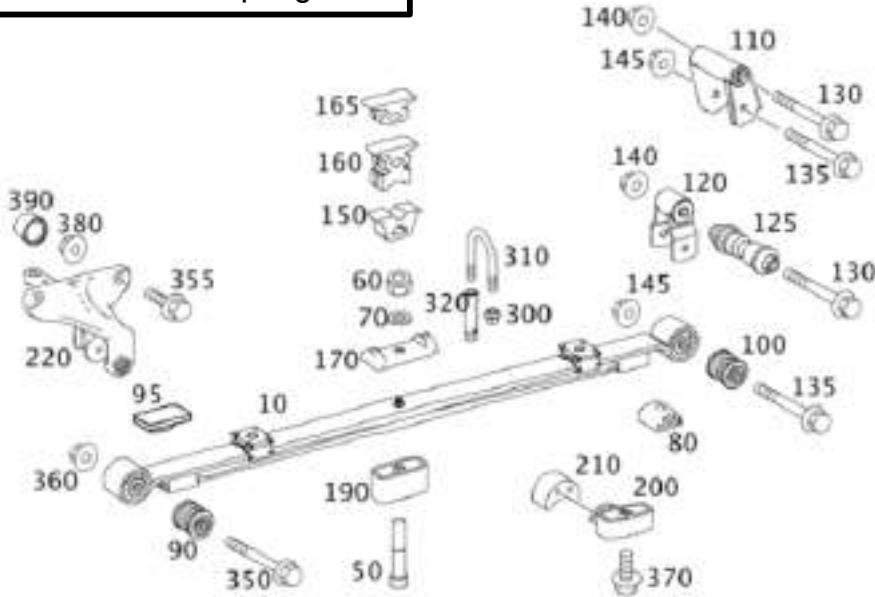

MERCEDES SPRINTER MELLOR STRATA

Rear Axle

Rear Suspension

MSMS0340
Rear Leaf Spring

300/310

MSMS0341
U-Bolt Assembly

90

MSMS0342
Rear Spring Bush - Front

100

MSMS0343
Rear Spring Bush - Rear

125

MSMS0342
Shackle Bush

120

MSMS0344
Spring Shackle

150

MSMS0345
Rubber Buffer

80

MSMS0346
Spring Mounting

MSMS0354
Rear Shock Absorber