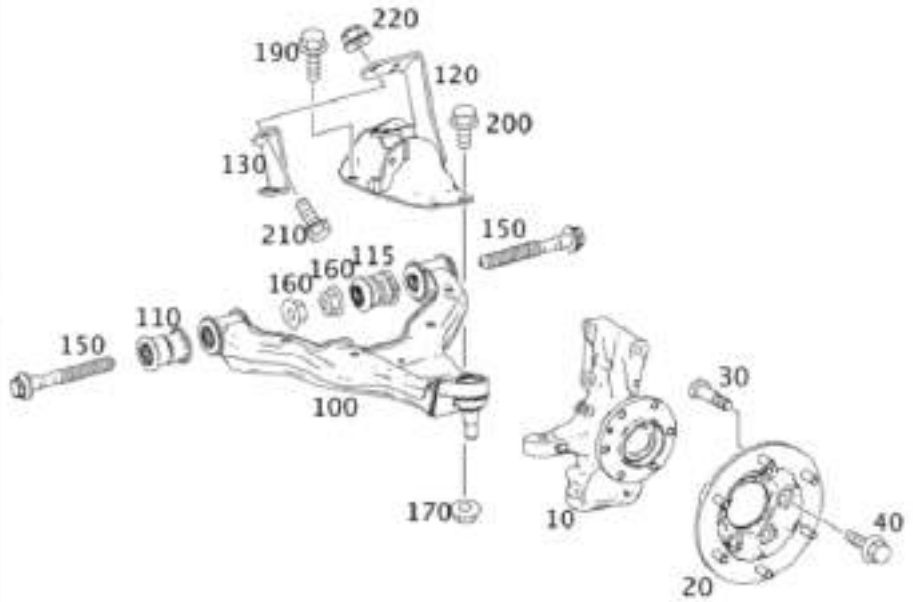

MSMS0321
Spring Bearing - Upper

70

MSMS0322
Spring Bearing Lower

MERCEDES SPRINTER MELLOR STRATA

Front Axle

Steering & Control Arm

MERCEDES SPRINTER MELLOR STRATA

Front Axle