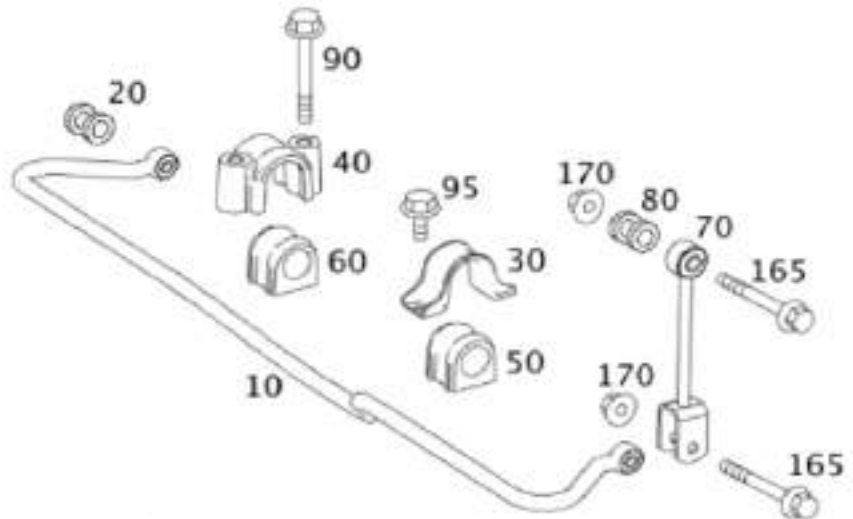

MERCEDES SPRINTER MELLOR STRATA

Rear Axle

Rear Anti-Roll Bar