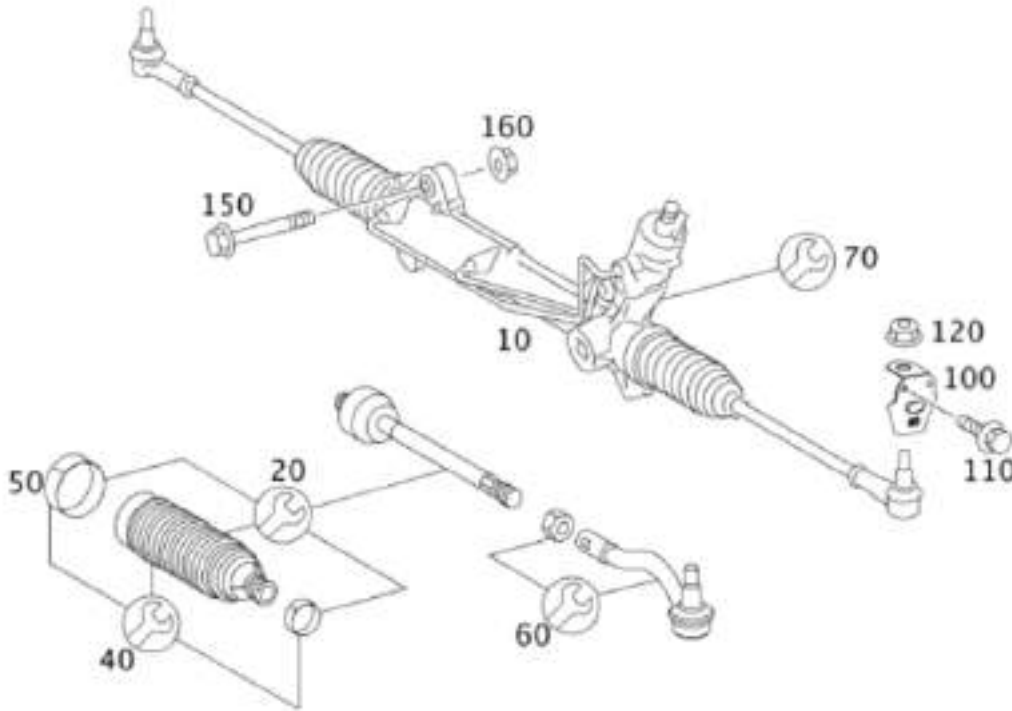

MERCEDES SPRINTER MELLOR STRATA

Front Axle

Steering