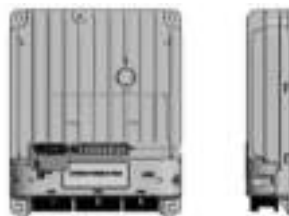

VRS014
End Stop Assembly

VRS015
Manual Emergency Device

VRS016
Emergency Cable Assembly

VRS017
Electromotor 12V
Manual Brake

VRS018
RS 12v Latching Relay
Electric/Manual Release

VRS019
RS Cable Loom
Electric/Manual Release