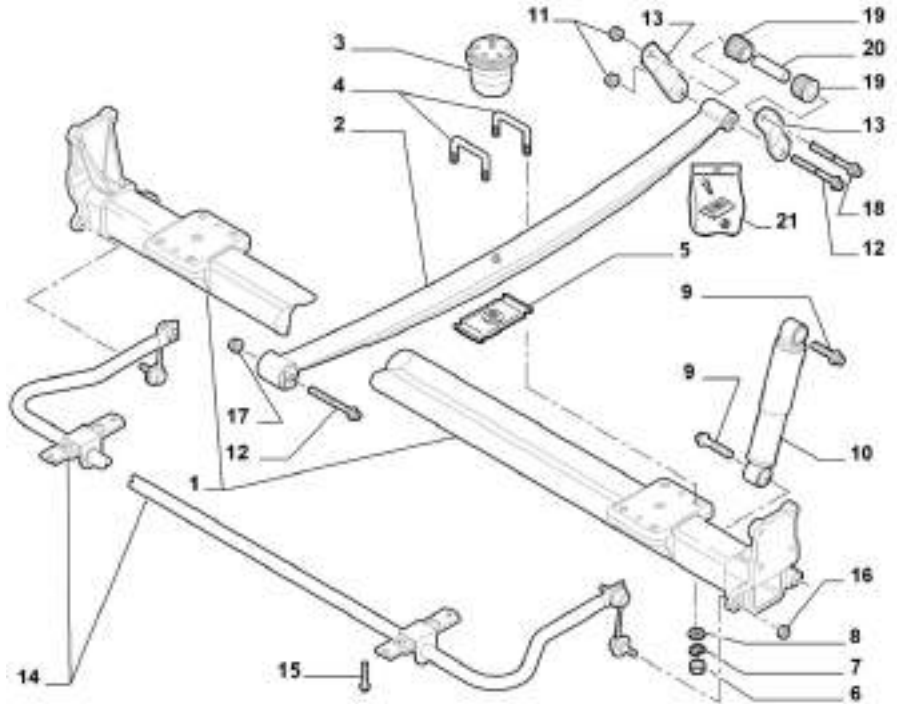

FIAT DUCATO BLUEBIRD/MELLOR ORION

Rear Axle

Rear Suspension - Mechanical