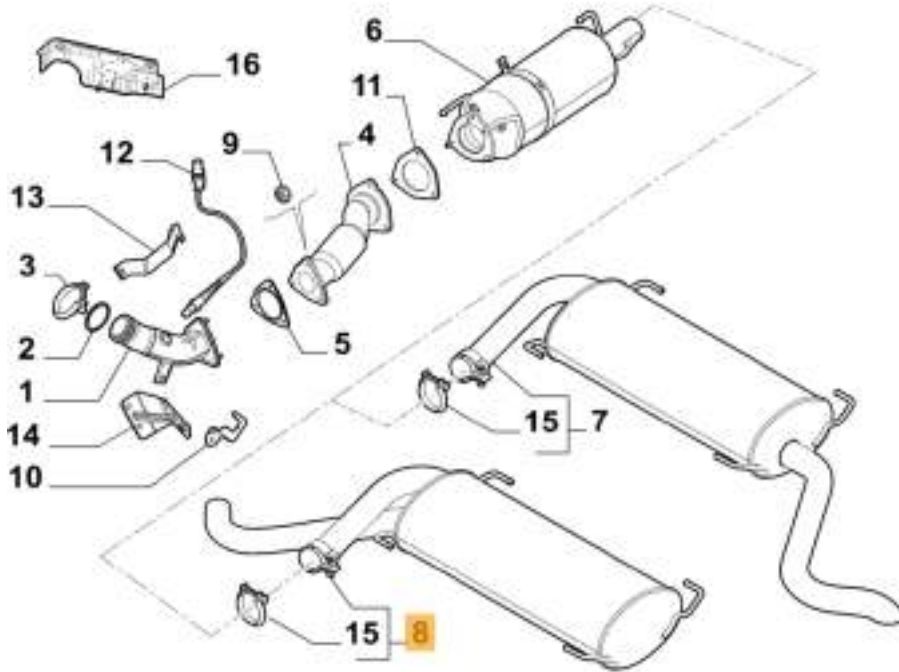

FIAT DUCATO BLUEBIRD/MELLOR ORION

Exhaust

Mellor Exhaust