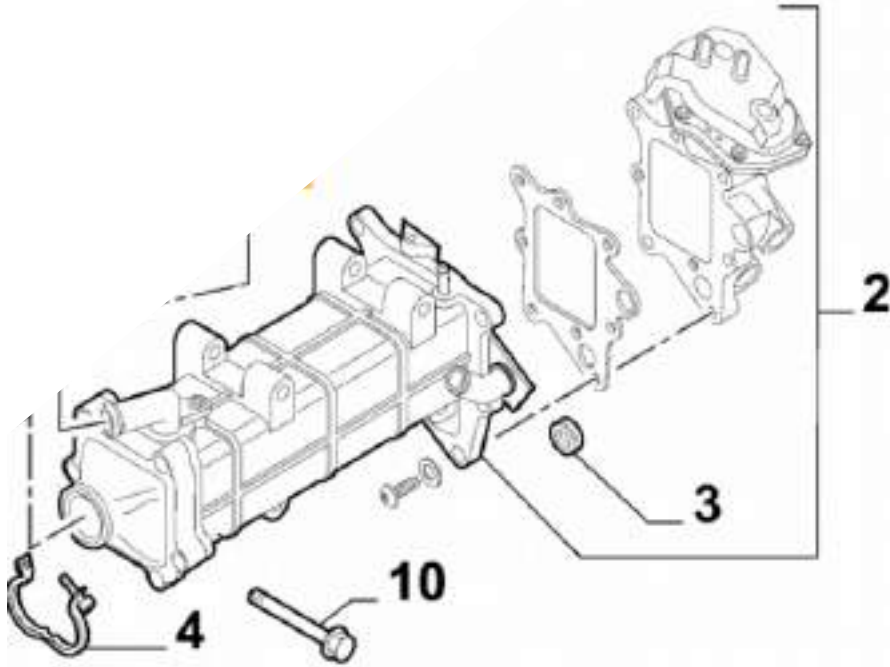

Exhaust

Heat Exchanger