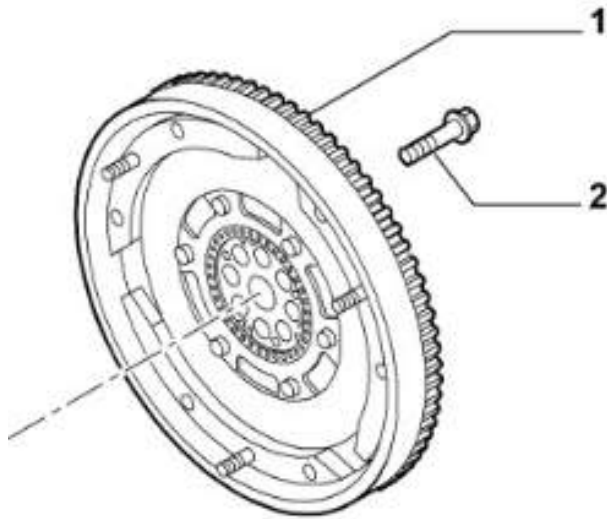

FDBO0502
Release Bearing

FDBO0503
Clutch Kit with Release Bearing

FDBO0504
Clutch Master Cylinder

FDBO0505
Clutch Pedal Cover

Transmission

Flywheel

FIAT DUCATO BLUEBIRD/MELLOR ORION

Transmission