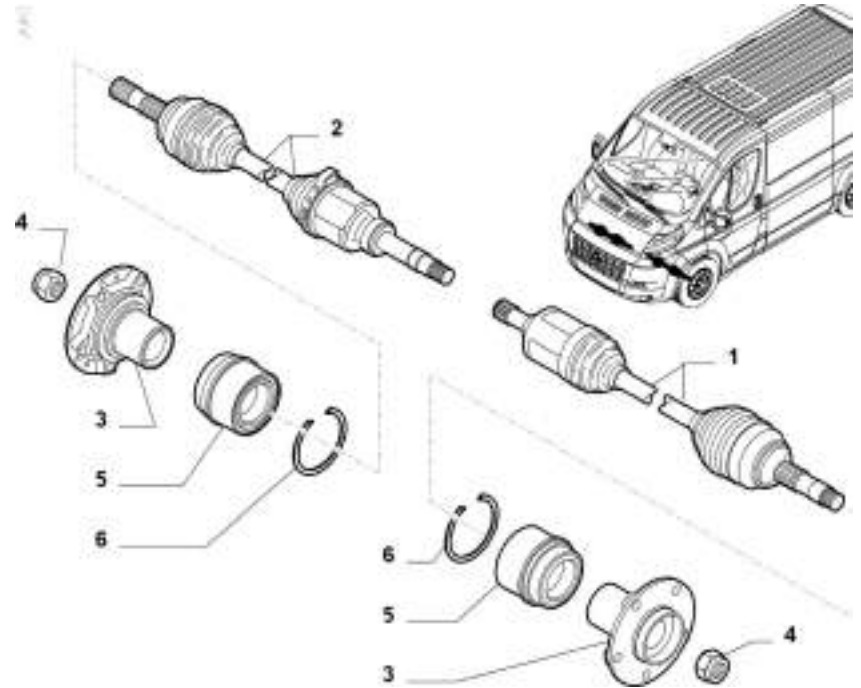

FDBO0403
Tie Rod End - R

FDBO0404
Tie Rod Cover/Boot L/R

FDBO0405
Power Steering Pump w/o wheel

Please enquire if you need
high pressure power steering
pipes.

FIAT DUCATO BLUEBIRD/MELLOR ORION

Front Axle

Drive Shafts & Hub