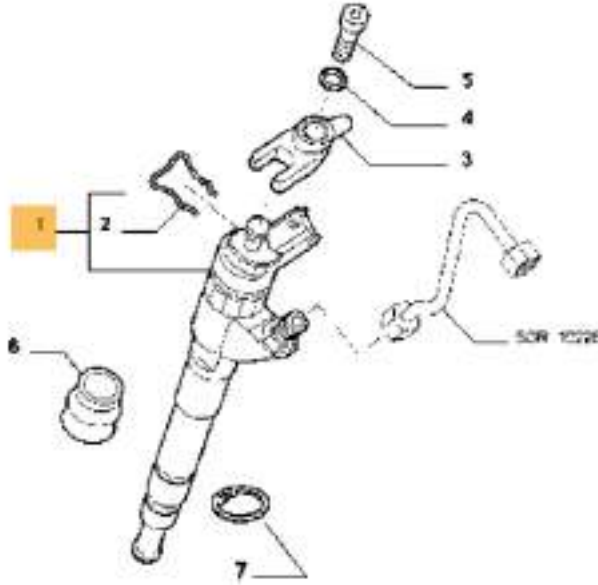

Engine

Fuel Systems

FDBO0601
Fuel Injection Pump