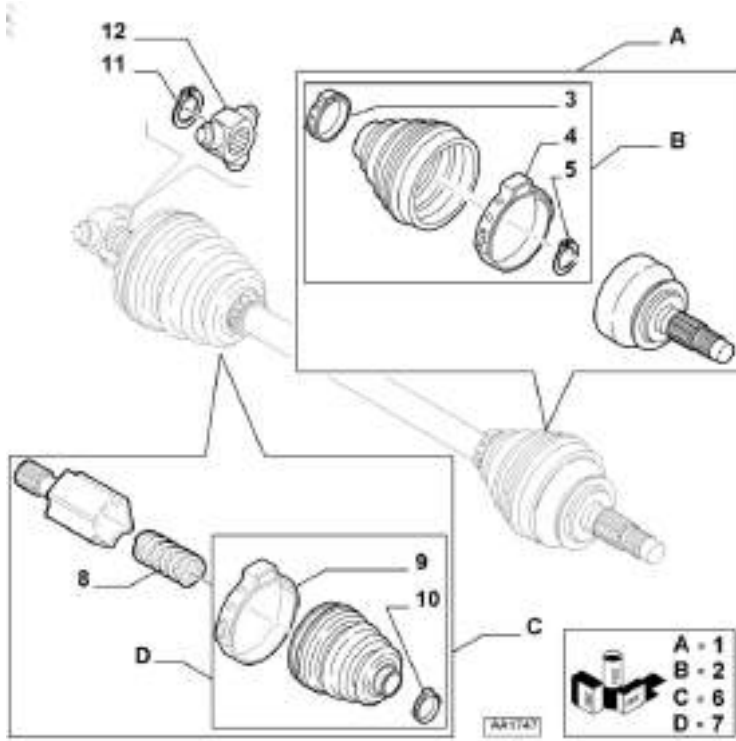

01204 856770

01566 774341

FIAT DUCATO BLUEBIRD/MELLOR ORION

Front Axle

Drive Shafts & Hub

2

FDBO0455
CV Joint Boot Kit Outer L/R

7