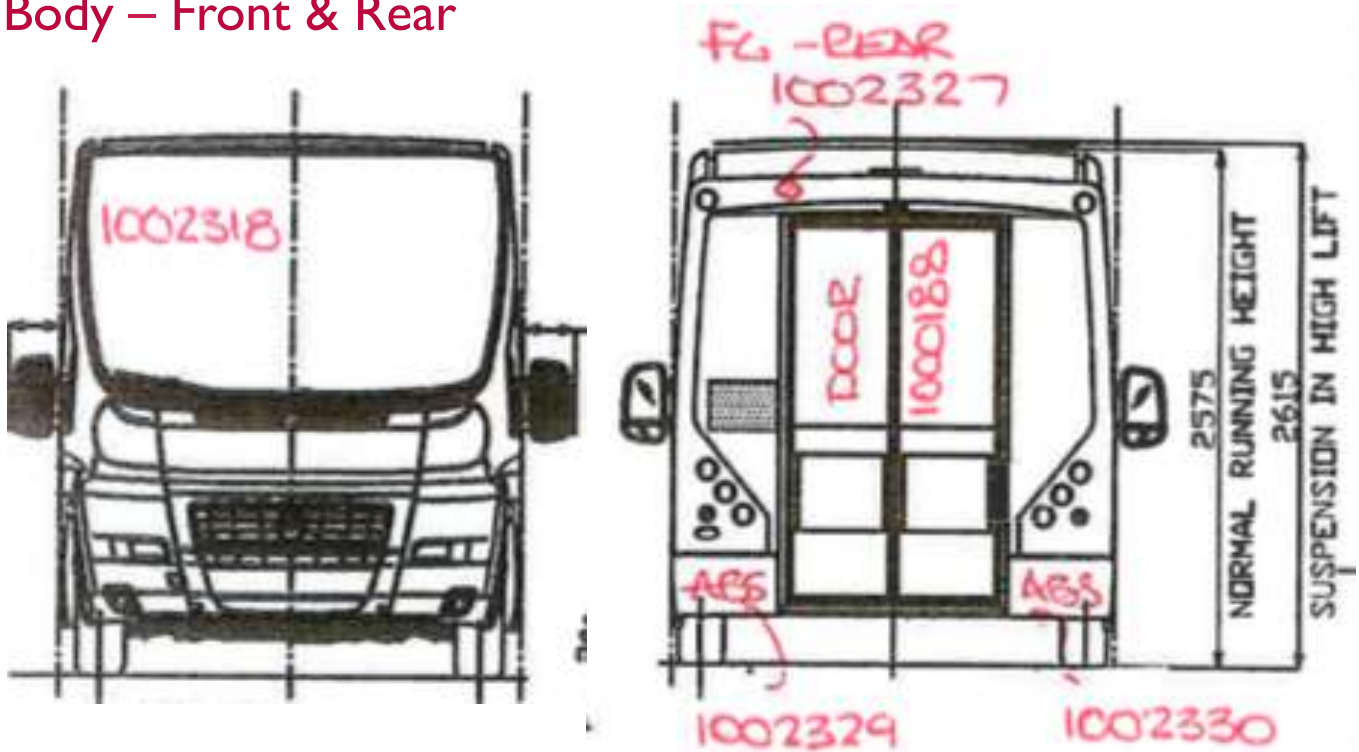

01204 856770

01566 774341

FIAT DUCATO BLUEBIRD/MELLOR ORION

Body, Fittings, Doors & Ramps

Body – Front & Rear

| Mellor Number | Description | OE2 Part Number |
|---------------|-------------------------------------------------|-----------------|
| 1002318 | Windscreen | FDBOW |
| ABS-1002329 | Rear Nearside Bumper | FDBO0970 |
| ABS-1002330 | Rear Offside Bumper | FDBO0971 |
| FG-1002327 | Rear Top Panel | FDBORTP |
| 1000188 | Door Set & Parts – Please contact us | |
| | For Rear Lights see page XXXXXXXX | |