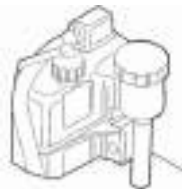

01566 774341

Transmission

Transmission Control

Transmission

Transmission Control

1

FDBO0529
Central Slave Cylinder

6