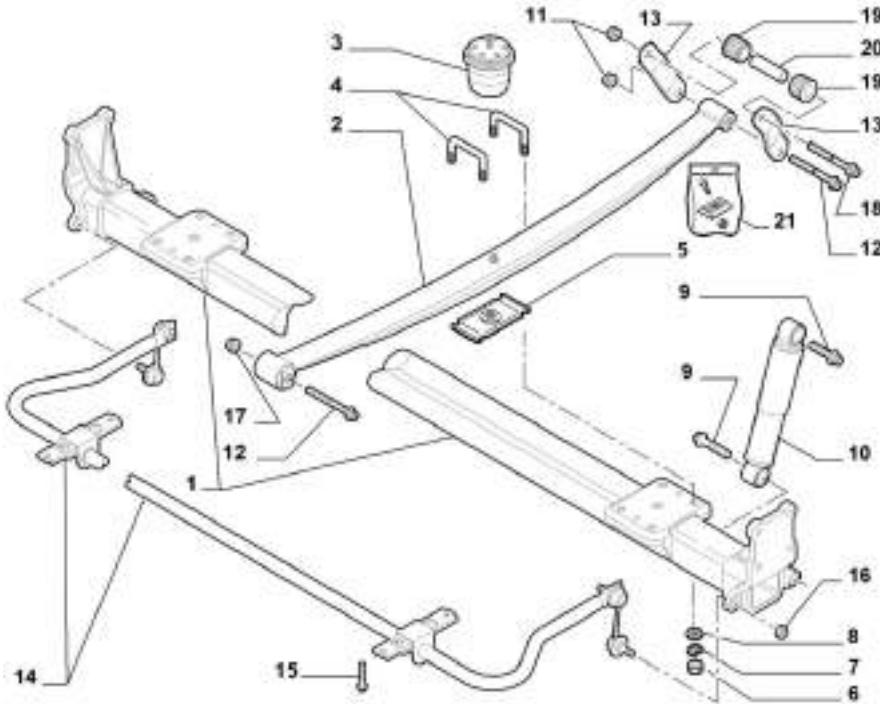

Rear Axle

Anti Roll Bar

14

14

14