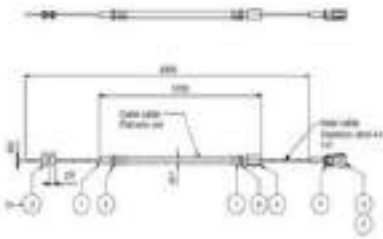

VRS016
Emergency Cable Assembly