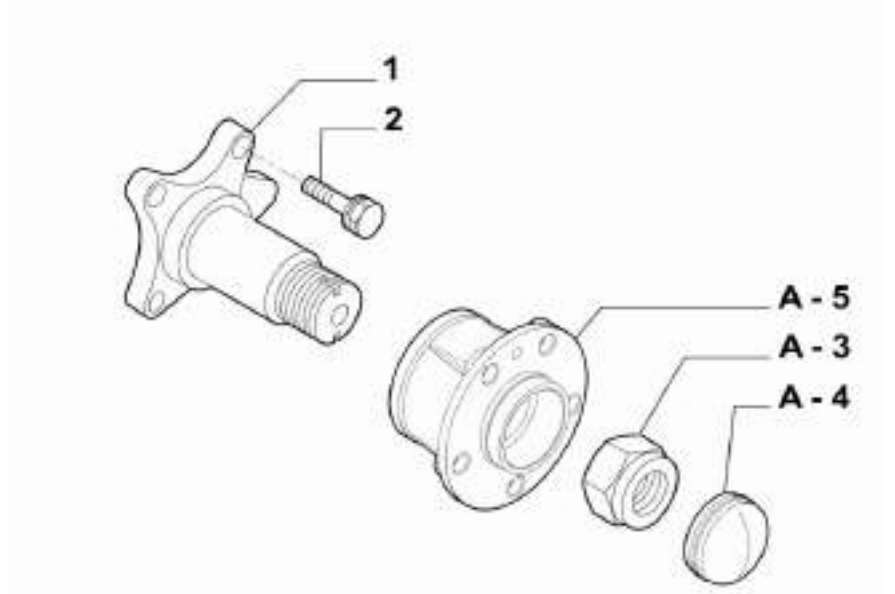

FDBO0456
CV Joint Boot Kit Inner LH

7

FDBO0457
CV Joint Boot Kit Inner RH

12

FDBO0452
Drive Shaft Cross

Rear Axle

Stub Axle & Hub

Rear Axle