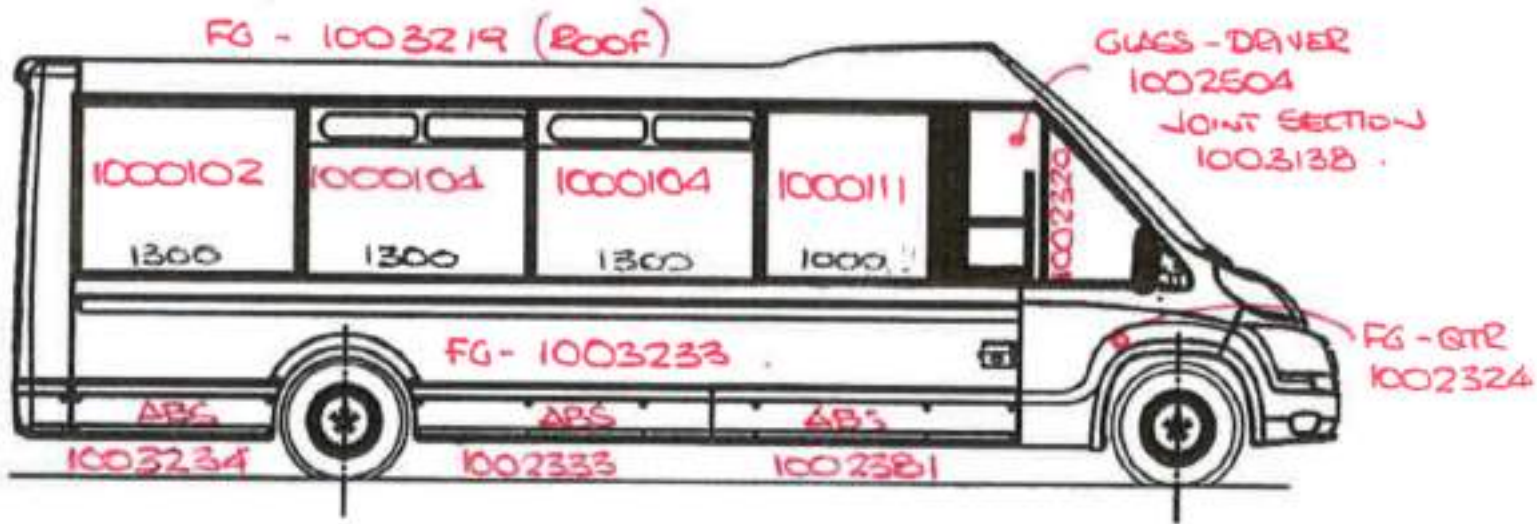

FIAT DUCATO BLUEBIRD/MELLOR ORION

Body, Fittings, Doors & Ramps

Body - Offside

| Mellor Number | Description | OE2 Part Number |
|---------------|--------------------------------------|-----------------|
| ABS-1002381 | Panel Side Skirt – Front Offside | FDBOPSSF-R |
| ABS-1002333 | Panel Side Skirt – Centre Offside | FDBOPSSC-R |
| ABS-1003234 | Panel Side Skirt – Rear Offside | FDBOPSSR-R |
| FG-QTR1002324 | Front Panel - Offside | FDBOOSF |
| FG-1003233 | Centre Panel - Offside | FDBOOSCP |
| 1002320 | Glass Quarter-light – Offside | FDBOGLOSQ |
| 1003138 | Driver Glass Joint Section – Offside | FDBOGLOSD-J |
| 1002504 | Driver Glass – Offside | FDBOGLOSD |
| 1000111 | Glass Panel – Front Offside | FDBOGLOSF |
| 1000104 | Glass Panel – Centre Offside | FDBOGLOSC |
| 1000102 | Glass Panel – Rear Offside/Nearside | FDBOGLR |
| FG-1003219 | Roof Panel | FDBORF |