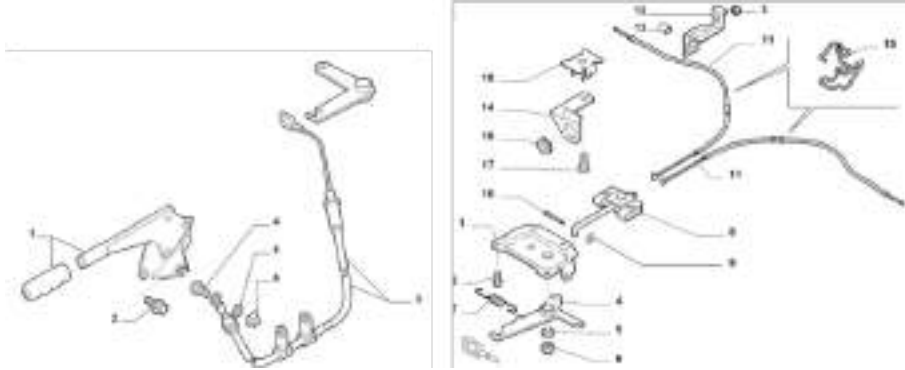

Rear Caliper Repair Kit – FDBO0107-1

01204 856770

01566 774341

Brakes

Hand Brake

3

FDBO0114
Hand Brake Cable - Front

FDBO0115
Hand Brake Extender