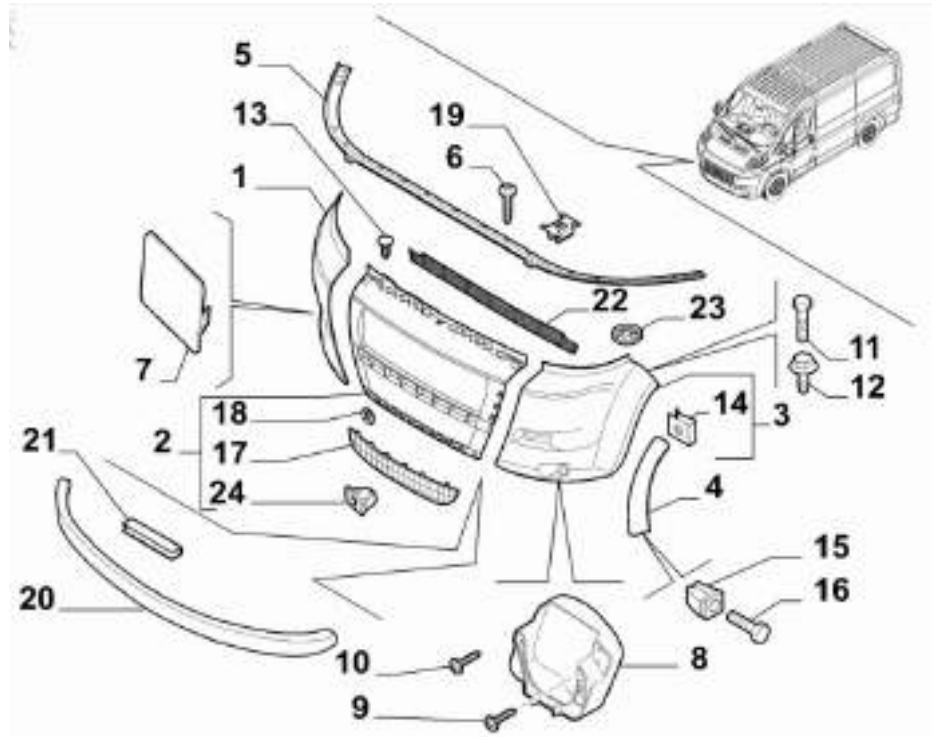

FIAT DUCATO BLUEBIRD/MELLOR ORION

Body, Fittings, Doors & Ramps

Front End