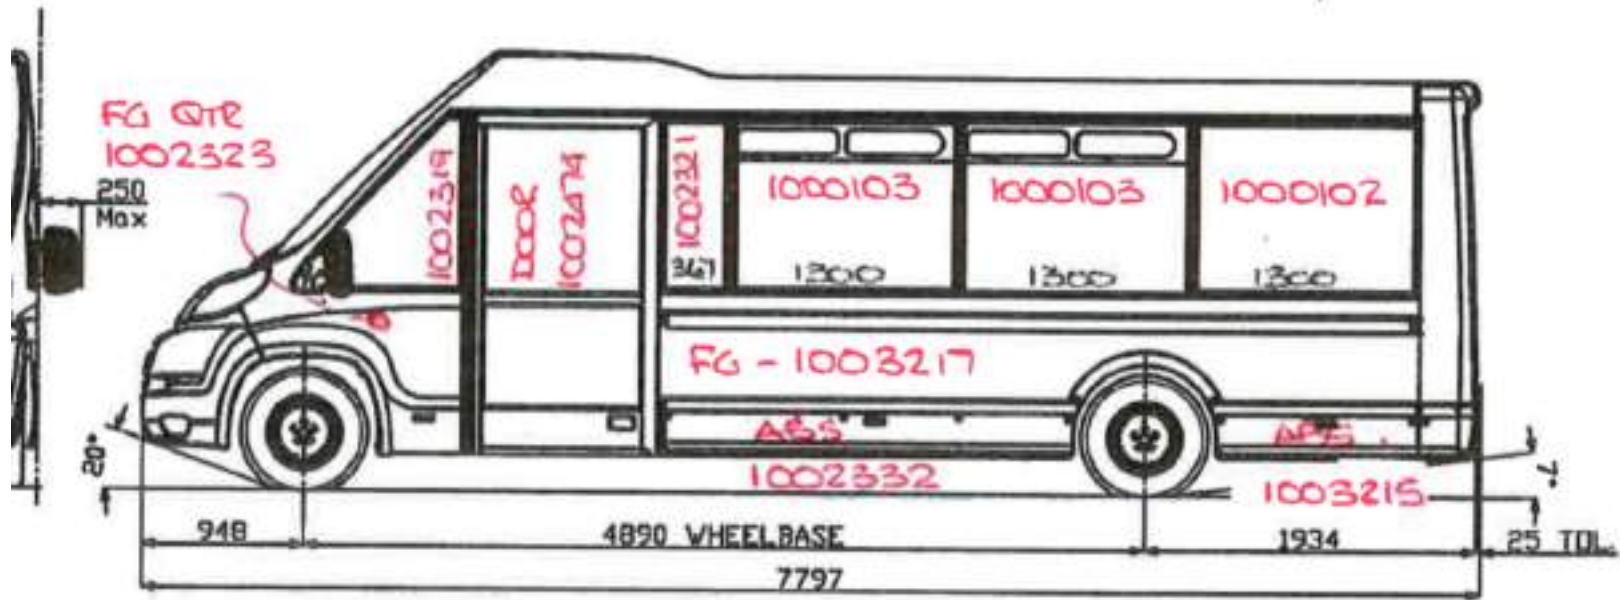

FIAT DUCATO BLUEBIRD/MELLOR ORION

Body, Fittings, Doors & Ramps

Body - Nearside

Mellor Number	Description	OE2 Part Number
ABS-1002332	Panel Side Skirt – Centre Nearside	FDBOPSSC-L
ABS-1003215	Panel Side Skirt – Rear Nearside	FDBOPSSR-L
FG-QTR1002323	Front Panel - Nearside	FDBONSF
FG-1003217	Centre Panel - Nearside	FDBONSCP
1002319	Glass Quarter-light – Nearside	FDBOGLNSQ
1002321	Glass Panel – Front Nearside	FDBOGLNSF
1000103	Glass Panel – Centre Nearside	FDBOGLNSC
1000102	Glass Panel – Rear Offside/Nearside	FDBOGLR
1002474	Door – Rapid Slider	FDBORS

01204 856770

01566 774341