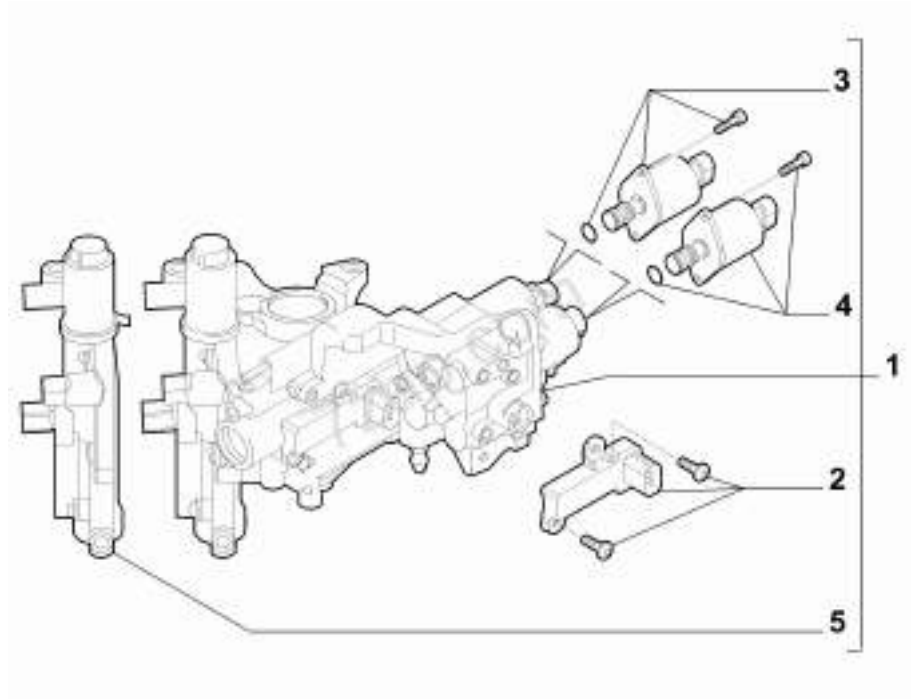

FIAT DUCATO BLUEBIRD/MELLOR ORION

Transmission

Transmission Control

2

3

4

01204 856770

01566 774341